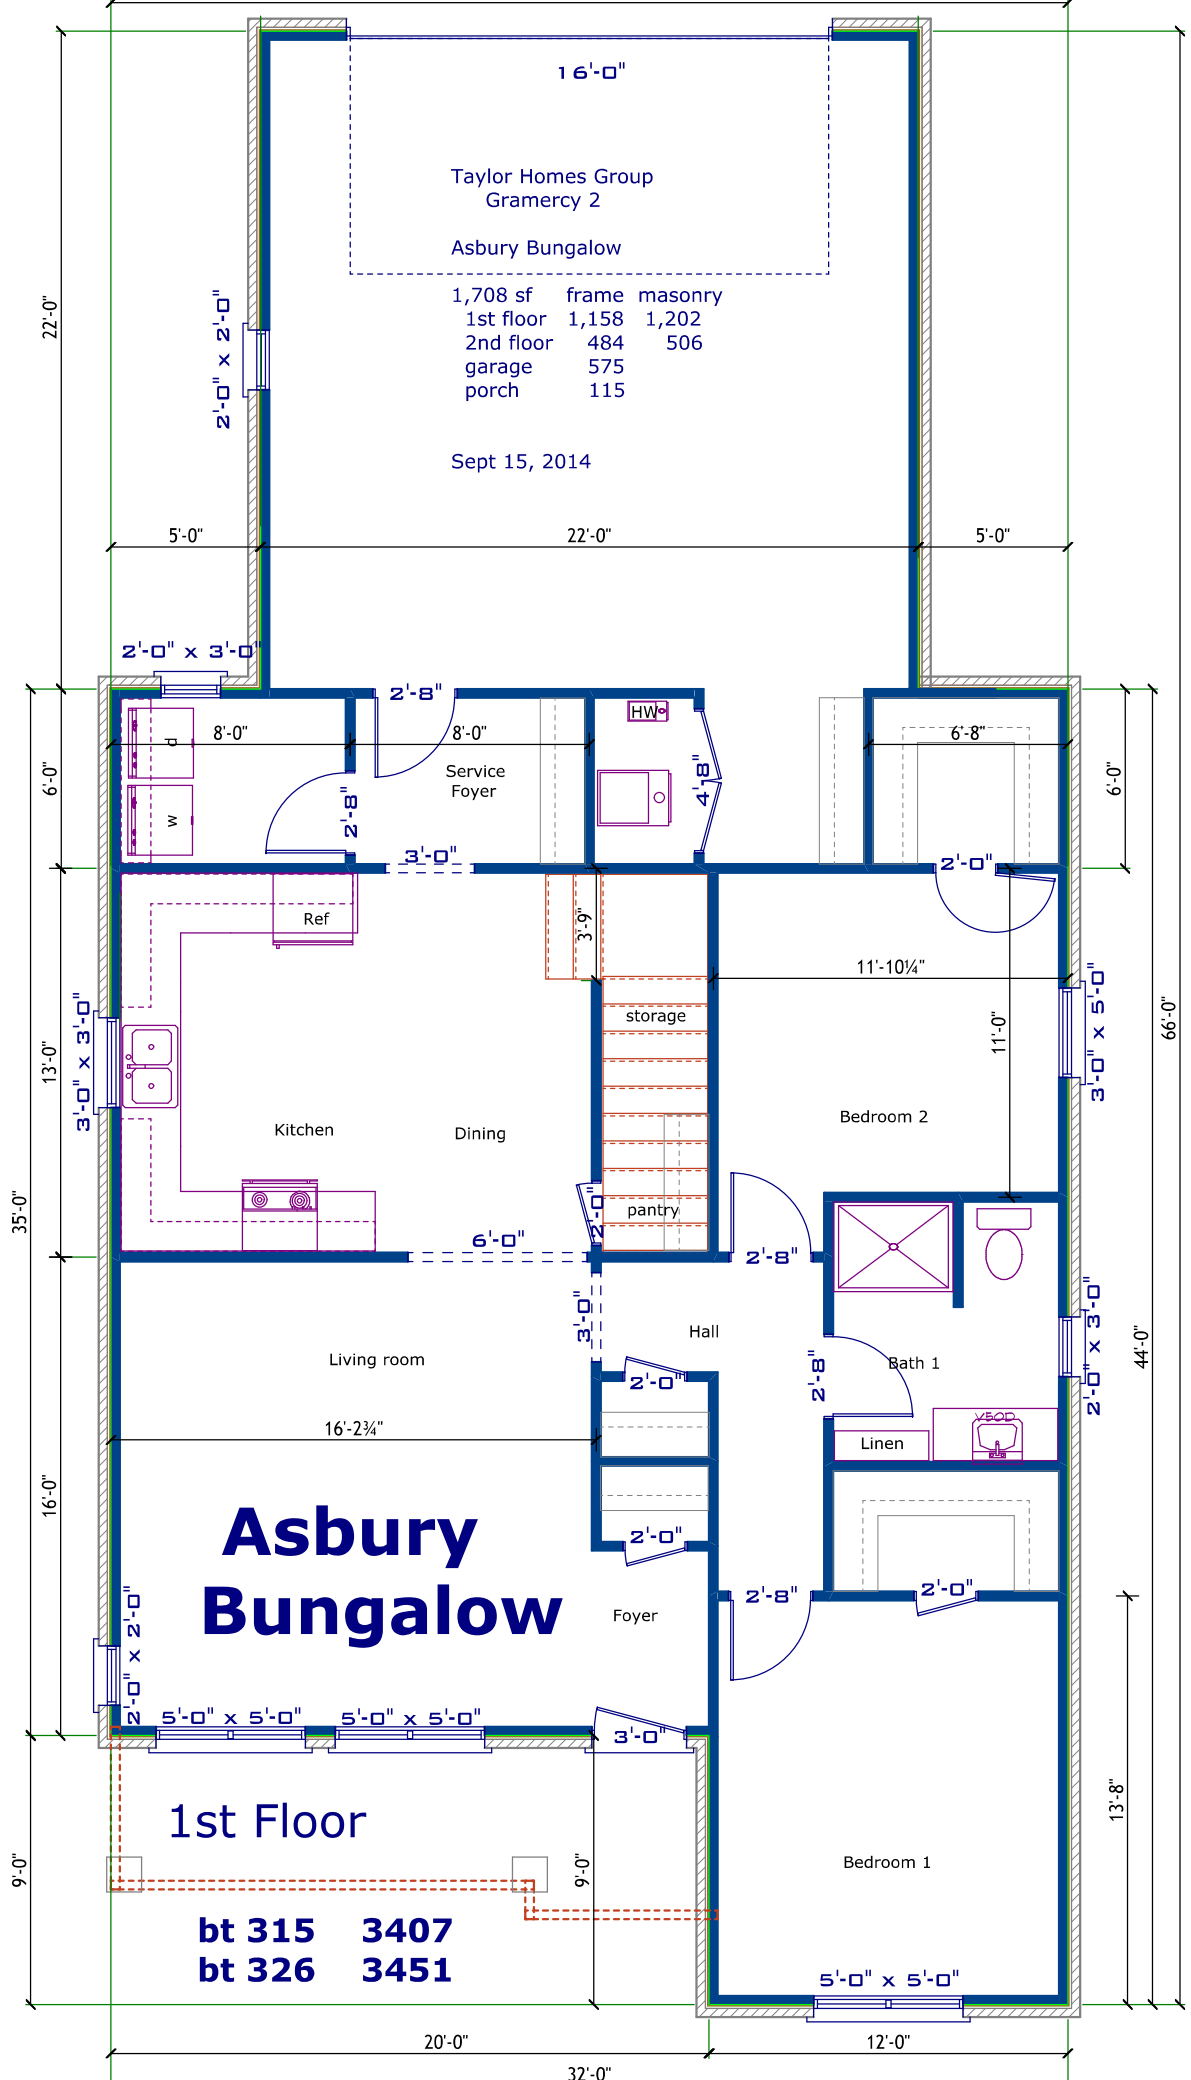

32'-0"

16'-0"

Taylor Homes Group
Gramercy 2

Asbury Bungalow

1,708 sf	frame	masonry
1st floor	1,158	1,202
2nd floor	484	506
garage	575	
porch	115	

Sept 15, 2014

Asbury Bungalow

1st Floor

bt 315 3407
bt 326 3451

20'-0"

32'-0"

12'-0"